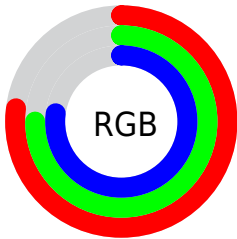

Distribution

Red (77%)

Green (75%)

Blue (77%)