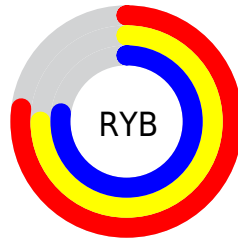

## Conversions Part 2

Format	Color
<a href="#">RYB</a>	<a href="#">196, 190, 197</a>
Decimal	<a href="#">12893893</a>
CIELab	<a href="#">77.63, 3.38, -2.78</a>
CIELCh	<a href="#">78, 4.377, 320.605</a>
Yxy	<a href="#">52.5939, 0.3123, 0.3205</a>
Android (android.graphics.Color)	<a href="#">4291083973</a> ( <a href="#">0xFFC4BEC5</a> )
YUV	<a href="#">192.5920, 2.1731, 2.9888</a>
Hunter-Lab	<a href="#">72.5216, -0.7536, 1.4886</a>

# Details

The Decimal color **12893893** is a light color, and the websafe version is hex **CCCCCC**. A complement of this color would be **12567998**, and the grayscale version is **12698049**.

A 20% lighter version of the original color is **16643838**, and **9341327** is the 20% darker color. If you saturate the color by 10%, you get **12692165**, and if you desaturate by 10%, it is **13095621**.

# Distribution

Red (77%)

Green (75%)

Blue (77%)

Red (77%)

Yellow (75%)

Blue (77%)

Cyan (1%)