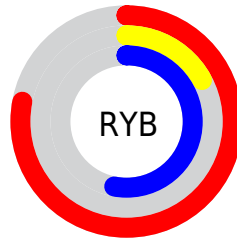

- Red (78%)
- Yellow (17%)
- Blue (53%)