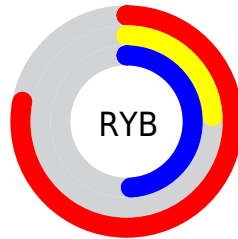

# Details

The Decimal color **12991869** is a dark color, and the websafe version is hex **CC3366**. The color can be described as dark muted rose. A complement of this color would be **4048518**, and the grayscale version is **7171437**.

A 20% lighter version of the original color is **16742066**, and **9109580** is the 20% darker color. If you saturate the color by 10%, you get **12986738**, and if you desaturate by 10%, it is **12997000**.

# Distribution

Red (78%)

Green (24%)

Blue (49%)

Red (78%)

Yellow (24%)

Blue (49%)

Cyan (0%)