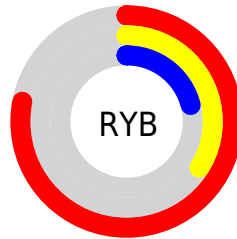

- Red (78%)
- Yellow (34%)
- Blue (21%)