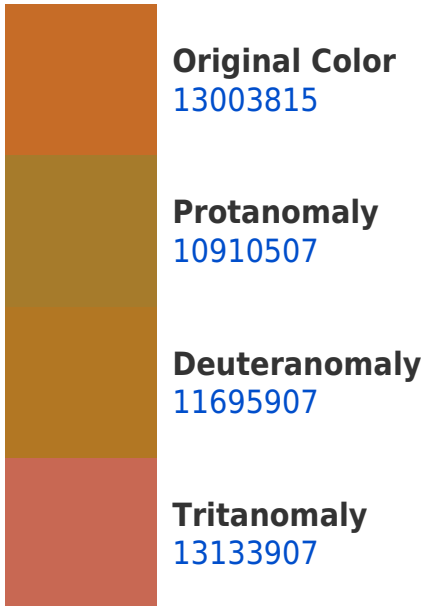

If you want to check with other color combinations, try the [Color Contrast Checker](#).

Decimal 13003815 Background

This preview shows how black text looks on a background with the Decimal color 13003815.

This preview shows how white text looks on a background with the Decimal color 13003815.

Color Blindness Simulation

Color vision deficiency is a very complex topic, and I could not describe the different causes any better than Wikipedia does, so if you want to learn more, you should check out their [article about color blindness](#).

Dichromacy

Original Color
13003815

Protanopia
9733165

Deuteranopia
10911008

Tritanopia
13198700

Trichromacy

Monochromacy

CSS Examples

Text

The CSS property to change the color of the text to Decimal 13003815 is called "color". The color property can be set on classes, ids or directly on the HTML element.

This example shows how text in the color #C66C27 looks like.