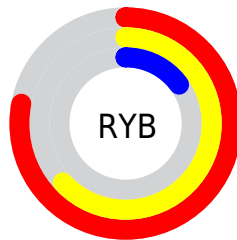

- Red (78%)
- Yellow (63%)
- Blue (15%)