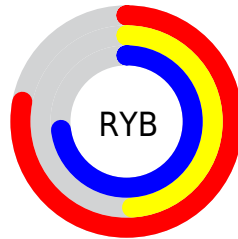

Conversions

Conversions Part 2

Format	Color
RYB	198, 125, 187
Decimal	13008315
CIELab	61.88, 37.73, -20.81
CIELCh	62, 43.092, 331.119
Yxy	30.2609, 0.3282, 0.2509
Android (android.graphics.Color)	4291198395 (0xFFC67DBB)
YUV	153.8950, 16.3208, 38.6801
Hunter-Lab	55.0099, 32.2036, -16.2111

Details

The Decimal color **13008315** is a light color, and the websafe version is hex **CC99CC**. A complement of this color would be **8242824**, and the grayscale version is **10132122**.

A 20% lighter version of the original color is **16757747**, and **9390726** is the 20% darker color. If you saturate the color by 10%, you get **13003192**, and if you desaturate by 10%, it is **13013438**.

Distribution

- Red (78%)
- Green (49%)
- Blue (73%)

- Red (78%)
- Yellow (49%)
- Blue (73%)

- Cyan (0%)
- Magenta (37%)
- Yellow (6%)
- Black (22%)

- Cyan (22%)
- Magenta (51%)
- Yellow (27%)

Brightness & Saturation Gradients