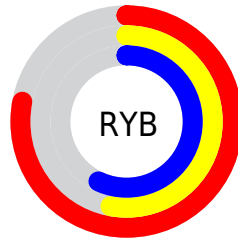

Conversions

Conversions Part 2

Format	Color
RYB	198, 135, 145
Decimal	13010833
CIELab	62.83, 25.53, 4.49
CIElCh	63, 25.918, 9.972
Yxy	31.3780, 0.3731, 0.3159
Android (android.graphics.Color)	4291200913 (0xFFC68791)
YUV	154.9770, -4.9187, 37.7312
Hunter-Lab	56.0161, 20.0778, 6.5147

Details

The Decimal color **13010833** is a light color, and the websafe version is hex **CC9999**. A complement of this color would be **8898236**, and the grayscale version is **10197915**.

A 20% lighter version of the original color is **16760263**, and **9393247** is the 20% darker color. If you saturate the color by 10%, you get **13005696**, and if you desaturate by 10%, it is **13015970**.

Distribution

Red (78%)

Green (53%)

Blue (57%)

Red (78%)

Yellow (53%)

Blue (57%)

Cyan (0%)

Magenta (32%)

Yellow (27%)

Black (22%)

Cyan (22%)

Magenta (47%)

Yellow (43%)

Brightness & Saturation Gradients

These gradients show how the Decimal color 13010833 changes by changing the brightness by 10 percent. The first figure shows a shift by +10% for each color and the second figure -10%.