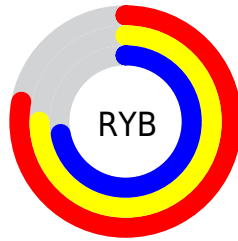

## Conversions Part 2

Format	Color
<a href="#">RYB</a>	<a href="#">198, 191, 183</a>
Decimal	<a href="#">13024439</a>
CIELab	<a href="#">76.92, 2.64, 3.77</a>
CIELCh	<a href="#">77, 4.608, 54.998</a>
Yxy	<a href="#">51.3911, 0.3250, 0.3352</a>
Android (android.graphics.Color)	<a href="#">4291214519</a> ( <a href="#">0xFFC6BCB7</a> )
YUV	<a href="#">190.4200, -3.6581, 6.6477</a>
Hunter-Lab	<a href="#">71.6876, -1.4050, 7.0968</a>

# Details

The Decimal color **13024439** is a light color, and the websafe version is hex **CCCCCC**. A complement of this color would be **12042694**, and the grayscale version is **12500670**.

A 20% lighter version of the original color is **16774383**, and **9471874** is the 20% darker color. If you saturate the color by 10%, you get **13021091**, and if you desaturate by 10%, it is **13027787**.

# Distribution

- Red (78%)
- Green (74%)
- Blue (72%)

- Red (78%)
- Yellow (75%)
- Blue (72%)

- Cyan (0%)
- Magenta (5%)
- Yellow (8%)
- Black (22%)

- Cyan (22%)
- Magenta (26%)
- Yellow (28%)