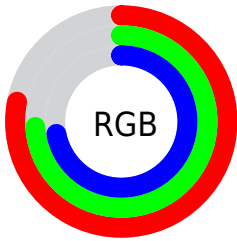

## Conversions Part 2

Format	Color
<a href="#">RYB</a>	<a href="#">198, 191, 183</a>
Decimal	<a href="#">13024439</a>
CIELab	<a href="#">76.92, 2.64, 3.77</a>
CIELCh	<a href="#">77, 4.608, 54.998</a>
Yxy	<a href="#">51.3911, 0.3250, 0.3352</a>
Android (android.graphics.Color)	<a href="#">4291214519</a> ( <a href="#">0xFFC6BCB7</a> )
YUV	<a href="#">190.4200, -3.6581, 6.6477</a>
Hunter-Lab	<a href="#">71.6876, -1.4050, 7.0968</a>

# Details

The Decimal color **13024439** is a light color, and the websafe version is hex **CCCCCC**. A complement of this color would be **12042694**, and the grayscale version is **12500670**.

A 20% lighter version of the original color is **16774383**, and **9471874** is the 20% darker color. If you saturate the color by 10%, you get **13021091**, and if you desaturate by 10%, it is **13027787**.

# Distribution

- Red (78%)
- Green (74%)
- Blue (72%)

- Red (78%)
- Yellow (75%)
- Blue (72%)

- Cyan (0%)
- Magenta (5%)
- Yellow (8%)
- Black (22%)

- Cyan (22%)
- Magenta (26%)
- Yellow (28%)