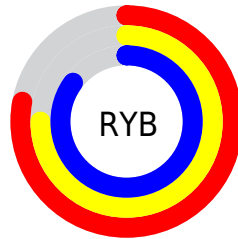

Red (78%)

Yellow (75%)

Blue (85%)