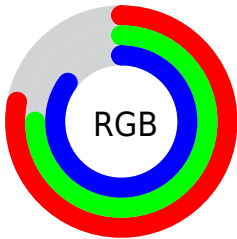

Distribution

Red (78%)

Green (75%)

Blue (85%)