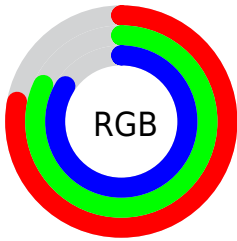

Distribution

- Red (78%)
- Green (82%)
- Blue (84%)