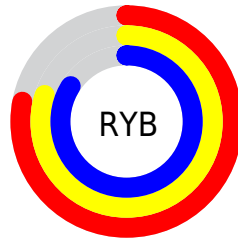

Conversions

Conversions Part 2

Format	Color
RYB	198, 204, 213
Decimal	13029845
CIELab	83.13, -2.95, -3.27
CIELCh	83, 4.407, 227.979
Yxy	62.4108, 0.3019, 0.3243
Android (android.graphics.Color)	4291219925 (0xFFC6D1D5)
YUV	206.1670, 3.3687, -7.1625
Hunter-Lab	79.0005, -6.9765, 1.3129

Details

The Decimal color **13029845** is a light color, and the websafe version is hex **CCCCCC**. A complement of this color would be **14011078**, and the grayscale version is **13553358**.

A 20% lighter version of the original color is **16777215**, and **9477022** is the 20% darker color. If you saturate the color by 10%, you get **11652053**, and if you desaturate by 10%, it is **14407637**.

Distribution

- Red (78%)
- Green (82%)
- Blue (84%)

- Red (78%)
- Yellow (80%)
- Blue (84%)

- Cyan (7%)
- Magenta (2%)
- Yellow (0%)
- Black (16%)

- Cyan (22%)
- Magenta (18%)
- Yellow (16%)

Brightness & Saturation Gradients