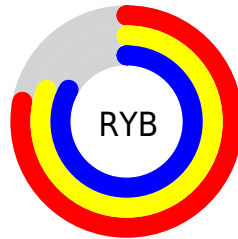

Conversions

Conversions Part 2

Format	Color
RYB	198, 207, 212
Decimal	13030606
CIELab	83.73, -5.84, 1.33
CIElCh	84, 5.990, 167.190
Yxy	63.5490, 0.3065, 0.3360
Android (android.graphics.Color)	4291220686 (0xFFC6D4CE)
YUV	207.1300, -0.5571, -8.0070
Hunter-Lab	79.7176, -9.6959, 5.5224

Details

The Decimal color **13030606** is a light color, and the websafe version is hex **CCCCCC**. A complement of this color would be **13944524**, and the grayscale version is **13619151**.

A 20% lighter version of the original color is **16777215**, and **9477528** is the 20% darker color. If you saturate the color by 10%, you get **11654341**, and if you desaturate by 10%, it is **14406871**.

Distribution

- Red (78%)
- Green (83%)
- Blue (81%)

- Red (78%)
- Yellow (81%)
- Blue (83%)

- Cyan (7%)
- Magenta (0%)
- Yellow (3%)
- Black (17%)

- Cyan (22%)
- Magenta (17%)
- Yellow (19%)

Brightness & Saturation Gradients