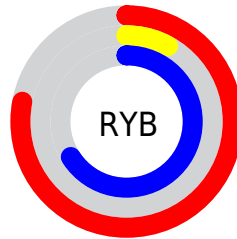

- Red (78%)
- Yellow (8%)
- Blue (66%)