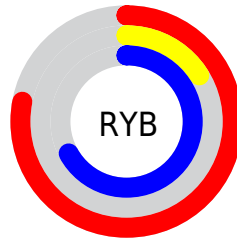

- Red (78%)
- Yellow (16%)
- Blue (67%)