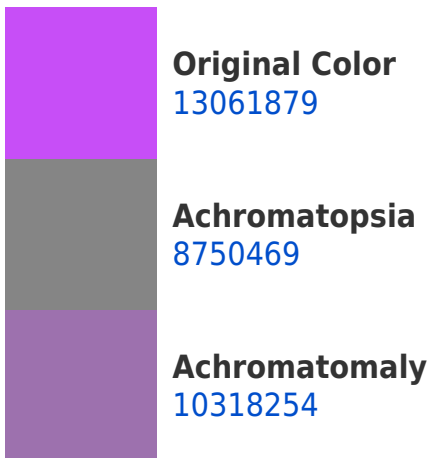

## Decimal 13061879 Background

This preview shows how black text looks on a background with the Decimal color 13061879.

This preview shows how white text looks on a background with the Decimal color 13061879.

## Dichromacy

**Tritanopia**  
11892094

# Trichromacy

# Monochromacy