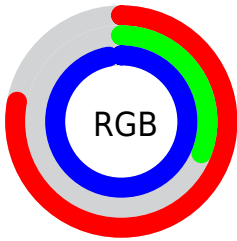

Distribution

Red (78%)

Green (31%)

Blue (97%)