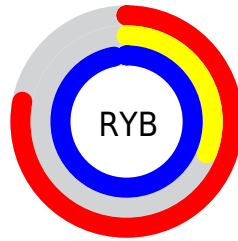

## Conversions Part 2

Format	Color
<a href="#">RYB</a>	<a href="#">199, 78, 247</a>
Decimal	<a href="#">13061879</a>
CIELab	<a href="#">56.39, 71.99, -63.17</a>
CIElCh	<a href="#">56, 95.779, 318.735</a>
Yxy	<a href="#">24.3063, 0.2729, 0.1540</a>
Android (android.graphics.Color)	<a href="#">4291251959</a> <a href="#">(0xFFC74EF7)</a>
YUV	<a href="#">133.4450, 55.9826, 57.4917</a>
Hunter-Lab	<a href="#">49.3014, 69.6470, -74.2252</a>

# Details

The Decimal color **13061879** is a light color, and the websafe version is hex **CC66FF**. The color can be described as light washed magenta. A complement of this color would be **8320846**, and the grayscale version is **8750469**.

A 20% lighter version of the original color is **16746495**, and **9175230** is the 20% darker color. If you saturate the color by 10%, you get **12596727**, and if you desaturate by 10%, it is **13527031**.

# Distribution

Red (78%)

Green (31%)

Blue (97%)

Red (78%)

Yellow (31%)

Blue (97%)

Cyan (19%)