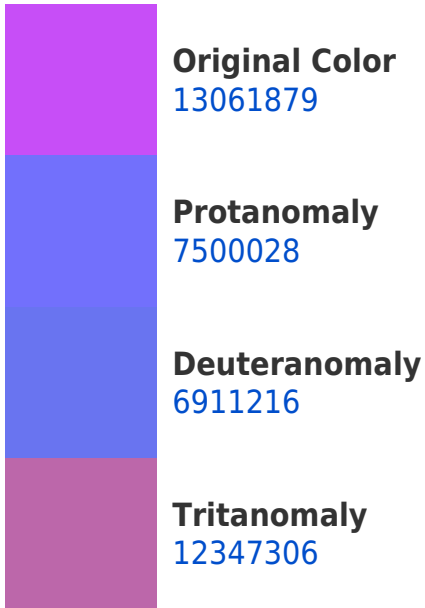

# Black Background

This preview shows how the Decimal color 13061879 looks on a black background.

## Decimal 13061879 Background

This preview shows how black text looks on a background with the Decimal color 13061879.

This preview shows how white text looks on a background with the Decimal color 13061879.

## Dichromacy

**Tritanopia**  
11892094

# Trichromacy