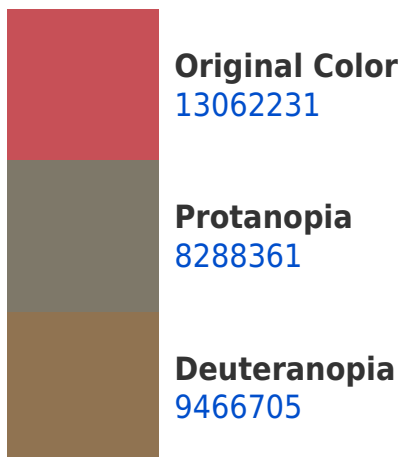

10682378

2359298

Previews

White Background

This preview shows how the Decimal color 13062231 looks on a white background.

Color Contrast Check

Large Text (above 18pt) WCAG AA ✓ Pass

Any Text WCAG AA × Fail

If you want to check with other color combinations, try the [Color Contrast Checker](#).

Decimal 13062231 Background

This preview shows how black text looks on a background with the Decimal color 13062231.

This preview shows how white text looks on a background with the Decimal color 13062231.

Color Blindness Simulation

Color vision deficiency is a very complex topic, and I could not describe the different causes any better than Wikipedia does, so if you want to learn more, you should check out their [article about color blindness](#).

Dichromacy

Trichromacy

Monochromacy

CSS Examples

Text

The CSS property to change the color of the text to Decimal 13062231 is called "color". The color property can be set on classes, ids or directly on the HTML element.