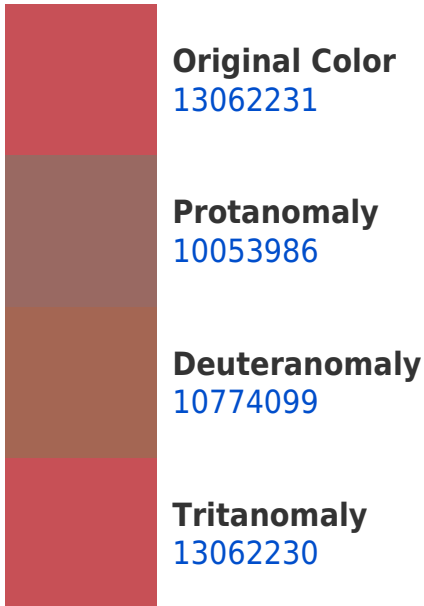

A 20% lighter version of the original color is **16746121**, and **9180970** is the 20% darker color. If you saturate the color by 10%, you get **13057092**, and if you desaturate by 10%, it is **13067370**.

If you want to check with other color combinations, try the [Color Contrast Checker](#).

Decimal 13062231 Background

This preview shows how black text looks on a background with the Decimal color 13062231.

This preview shows how white text looks on a background with the Decimal color 13062231.

Color Blindness Simulation

Color vision deficiency is a very complex topic, and I could not describe the different causes any better than Wikipedia does, so if you want to learn more, you should check out their [article about color blindness](#).

Dichromacy

Trichromacy

Monochromacy

CSS Examples

Text

The CSS property to change the color of the text to Decimal 13062231 is called "color". The color property can be set on classes, ids or directly on the HTML element.