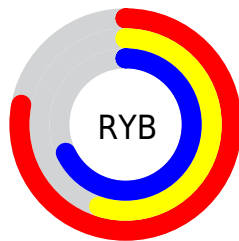

## Conversions Part 2

Format	Color
<a href="#">RYB</a>	<a href="#">199, 140, 173</a>
Decimal	<a href="#">13077677</a>
CIELab	<a href="#">64.90, 27.48, -8.33</a>
CIElCh	<a href="#">65, 28.717, 343.136</a>
Yxy	<a href="#">33.9154, 0.3420, 0.2866</a>
Android (android.graphics.Color)	<a href="#">4291267757 (0xFFC78CAD)</a>
YUV	<a href="#">161.4030, 5.7173, 32.9726</a>
Hunter-Lab	<a href="#">58.2369, 22.1411, -3.9771</a>

# Details

The Decimal color **13077677** is a light color, and the websafe version is hex **CC99CC**. A complement of this color would be **9226150**, and the grayscale version is **10592673**.

A 20% lighter version of the original color is **16761572**, and **9460089** is the 20% darker color. If you saturate the color by 10%, you get **13072548**, and if you desaturate by 10%, it is **13082806**.

# Distribution

- Red (78%)
- Green (55%)
- Blue (68%)

- Red (78%)
- Yellow (55%)
- Blue (68%)

- Cyan (0%)
- Magenta (30%)
- Yellow (13%)
- Black (22%)

- Cyan (22%)
- Magenta (45%)
- Yellow (32%)