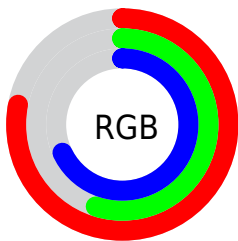

## Conversions Part 2

Format	Color
<a href="#">RYB</a>	<a href="#">199, 140, 173</a>
Decimal	<a href="#">13077677</a>
CIELab	<a href="#">64.90, 27.48, -8.33</a>
CIElCh	<a href="#">65, 28.717, 343.136</a>
Yxy	<a href="#">33.9154, 0.3420, 0.2866</a>
Android (android.graphics.Color)	<a href="#">4291267757 (0xFFC78CAD)</a>
YUV	<a href="#">161.4030, 5.7173, 32.9726</a>
Hunter-Lab	<a href="#">58.2369, 22.1411, -3.9771</a>

# Details

The Decimal color **13077677** is a light color, and the websafe version is hex **CC99CC**. A complement of this color would be **9226150**, and the grayscale version is **10592673**.

A 20% lighter version of the original color is **16761572**, and **9460089** is the 20% darker color. If you saturate the color by 10%, you get **13072548**, and if you desaturate by 10%, it is **13082806**.

# Distribution

- Red (78%)
- Green (55%)
- Blue (68%)

- Red (78%)
- Yellow (55%)
- Blue (68%)

- Cyan (0%)
- Magenta (30%)
- Yellow (13%)
- Black (22%)

- Cyan (22%)
- Magenta (45%)
- Yellow (32%)