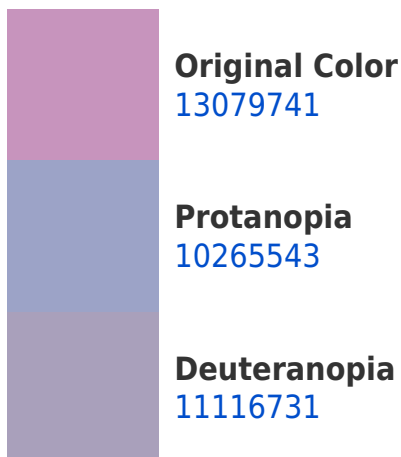

10682499

2359325

Previews

White Background

This preview shows how the Decimal color 13079741 looks on a white background.

Color Contrast Check

Large Text (above 18pt) WCAG AA × Fail

Any Text WCAG AA × Fail

This preview shows how black text looks on a background with the Decimal color 13079741.

This preview shows how white text looks on a background with the Decimal color 13079741.

Color Blindness Simulation

Color vision deficiency is a very complex topic, and I could not describe the different causes any better than Wikipedia does, so if you want to learn more, you should check out their [article about color blindness](#).

Dichromacy

Tritanopia
12884132

Trichromacy

Original Color
13079741

Protanomaly
11312835

Deuteranomaly
11836604

Tritanomaly
12949421

Monochromacy