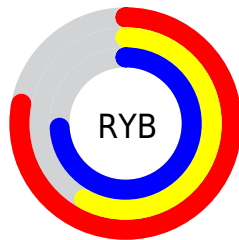

Conversions

Conversions Part 2

Format	Color
RYB	199, 148, 189
Decimal	13079741
CIELab	67.27, 25.87, -13.75
CIELCh	67, 29.299, 332.007
Yxy	36.9960, 0.3250, 0.2775
Android (android.graphics.Color)	4291269821 (0xFFC794BD)
YUV	167.9230, 10.3910, 27.2545
Hunter-Lab	60.8244, 20.7123, -9.0873

Details

The Decimal color **13079741** is a light color, and the websafe version is hex **CC99CC**. A complement of this color would be **9750430**, and the grayscale version is **11053224**.

A 20% lighter version of the original color is **16763637**, and **9462152** is the 20% darker color. If you saturate the color by 10%, you get **13074617**, and if you desaturate by 10%, it is **13084865**.

Distribution

- Red (78%)
- Green (58%)
- Blue (74%)

- Red (78%)
- Yellow (58%)
- Blue (74%)

- Cyan (0%)
- Magenta (26%)
- Yellow (5%)
- Black (22%)

- Cyan (22%)
- Magenta (42%)
- Yellow (26%)

Brightness & Saturation Gradients