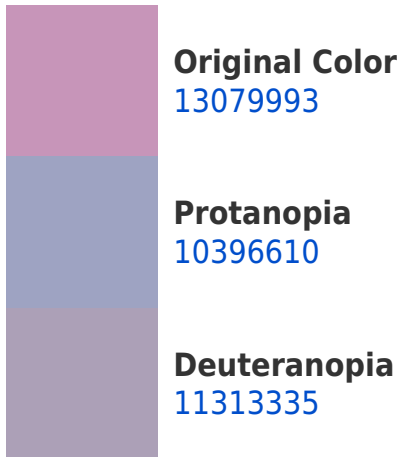

Any Text WCAG AAA × Fail

Black Background

This preview shows how the Decimal color 13079993 looks on a black background.

Color Contrast Check

Large Text (above 18pt) WCAG AA ✓ Pass

Any Text WCAG AA ✓ Pass

Large Text (above 18pt) WCAG AAA ✓ Pass

Any Text WCAG AAA ✓ Pass

If you want to check with other color combinations, try the [Color Contrast Checker](#).

Decimal 13079993 Background

This preview shows how black text looks on a background with the Decimal color 13079993.

This preview shows how white text looks on a background with the Decimal color 13079993.

Color Blindness Simulation

Color vision deficiency is a very complex topic, and I could not describe the different causes any better than Wikipedia does, so if you want to learn more, you should check out their [article about color blindness](#).

Dichromacy

Tritanopia
12884388

Trichromacy

Original Color
13079993

Protanomaly
11378367

Deuteranomaly
11967672

Tritanomaly
12949676

Monochromacy