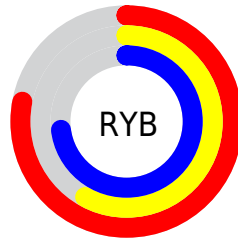

Conversions

Conversions Part 2

Format	Color
RYB	199, 149, 185
Decimal	13079993
CIELab	67.38, 24.60, -11.36
CIElCh	67, 27.098, 335.225
Yxy	37.1398, 0.3287, 0.2835
Android (android.graphics.Color)	4291270073 (0xFFC795B9)
YUV	168.0540, 8.3544, 27.1396
Hunter-Lab	60.9424, 19.4662, -6.7612

Details

The Decimal color **13079993** is a light color, and the websafe version is hex **CC99CC**. A complement of this color would be **9815971**, and the grayscale version is **11053224**.

A 20% lighter version of the original color is **16763889**, and **9462404** is the 20% darker color. If you saturate the color by 10%, you get **13074867**, and if you desaturate by 10%, it is **13085119**.

Distribution

Red (78%)

Green (58%)

Blue (73%)

Red (78%)

Yellow (58%)

Blue (73%)

Cyan (0%)