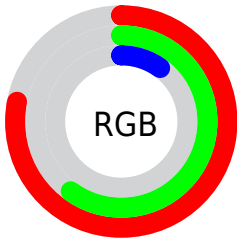

Distribution

Red (78%)

Green (60%)

Blue (10%)