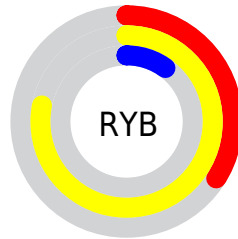

## Conversions Part 2

Format	Color
<a href="#">RYB</a>	<a href="#">86, 199, 25</a>
Decimal	<a href="#">13081113</a>
CIELab	<a href="#">66.00, 5.90, 65.79</a>
CIELCh	<a href="#">66, 66.055, 84.873</a>
Yxy	<a href="#">35.3235, 0.4613, 0.4618</a>
Android (android.graphics.Color)	<a href="#">4291271193</a> ( <a href="#">0xFFC79A19</a> )
YUV	<a href="#">152.7490, -62.9803, 40.5621</a>
Hunter-Lab	<a href="#">59.4336, 1.9623, 35.7396</a>

# Details

The Decimal color **13081113** is a dark color, and the websafe version is hex **CC9900**. The color can be described as dark washed orange. A complement of this color would be **1656519**, and the grayscale version is **10066329**.

A 20% lighter version of the original color is **16765013**, and **9201408** is the 20% darker color. If you saturate the color by 10%, you get **13079813**, and if you desaturate by 10%, it is **13082413**.

# Distribution

Red (78%)

Green (60%)

Blue (10%)

Red (34%)

Yellow (78%)

Blue (10%)

Cyan (0%)