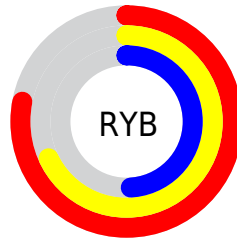

Conversions

Conversions Part 2

Format	Color
RYB	199, 174, 126
Decimal	13081470
CIELab	67.35, 12.43, 21.49
CIELCh	67, 24.826, 59.964
Yxy	37.0912, 0.3866, 0.3673
Android (android.graphics.Color)	4291271550 (0xFFC79B7E)
YUV	164.8500, -19.1530, 29.9496
Hunter-Lab	60.9025, 7.8447, 18.4491

Details

The Decimal color **13081470** is a light color, and the websafe version is hex **CC9966**. A complement of this color would be **8301255**, and the grayscale version is **10855845**.

A 20% lighter version of the original color is **16765363**, and **9463885** is the 20% darker color. If you saturate the color by 10%, you get **13078378**, and if you desaturate by 10%, it is **13084562**.

Distribution

Red (78%)

Green (61%)

Blue (49%)

Red (78%)

Yellow (68%)

Blue (49%)

Cyan (0%)