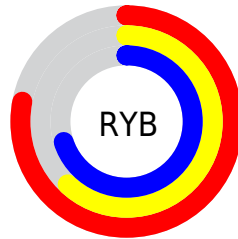

Conversions

Conversions Part 2

Format	Color
R_{YB}	199, 158, 178
Decimal	13082290
CIE _{Lab}	69.33, 18.43, -4.55
CIE _{LCh}	69, 18.983, 346.130
Yxy	39.8102, 0.3342, 0.3036
Android (android.graphics.Color)	4291272370 (0xFFC79EB2)
YUV	172.5390, 2.6923, 23.2063
Hunter-Lab	63.0953, 13.5408, -0.4631

Details

The Decimal color **13082290** is a light color, and the websafe version is hex **CC9999**. A complement of this color would be **10405811**, and the grayscale version is **11382189**.

A 20% lighter version of the original color is **16766442**, and **9529981** is the 20% darker color. If you saturate the color by 10%, you get **13077160**, and if you desaturate by 10%, it is **13087420**.

Distribution

- Red (78%)
- Green (62%)
- Blue (70%)

- Red (78%)
- Yellow (62%)
- Blue (70%)

- Cyan (0%)
- Magenta (21%)
- Yellow (11%)
- Black (22%)

- Cyan (22%)
- Magenta (38%)
- Yellow (30%)

Brightness & Saturation Gradients