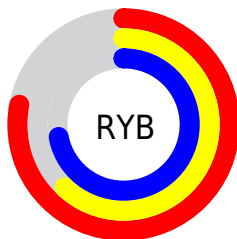

Details

The Decimal color **13082295** is a light color, and the websafe version is hex **CC99CC**. A complement of this color would be **10405806**, and the grayscale version is **11382189**.

A 20% lighter version of the original color is **16766447**, and **9529986** is the 20% darker color. If you saturate the color by 10%, you get **13077167**, and if you desaturate by 10%, it is **13087423**.

Distribution

Red (78%)

Green (62%)

Blue (72%)

Red (78%)

Yellow (62%)

Blue (72%)

Cyan (0%)