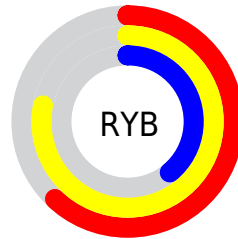

Conversions

Conversions Part 2

Format	Color
RYB	159, 199, 100
Decimal	13083236
CIELab	68.68, 5.82, 37.22
CIElCh	69, 37.669, 81.109
Yxy	38.9029, 0.4073, 0.4086
Android (android.graphics.Color)	4291273316 (0xFFC7A264)
YUV	165.9950, -32.5355, 28.9454
Hunter-Lab	62.3722, 1.8135, 27.0044

Details

The Decimal color **13083236** is a light color, and the websafe version is hex **CC9966**. A complement of this color would be **6588871**, and the grayscale version is **10921638**.

A 20% lighter version of the original color is **16767384**, and **9400115** is the 20% darker color. If you saturate the color by 10%, you get **13081424**, and if you desaturate by 10%, it is **13085048**.

Distribution

Red (78%)

Green (64%)

Blue (39%)

Red (62%)

Yellow (78%)

Blue (39%)

Cyan (0%)

Magenta (19%)

Yellow (50%)

Black (22%)

Cyan (22%)

Magenta (36%)

Yellow (61%)

Brightness & Saturation Gradients

These gradients show how the Decimal color 13083236 changes by changing the brightness by 10 percent. The first figure shows a shift by +10% for each color and the second figure -10%.