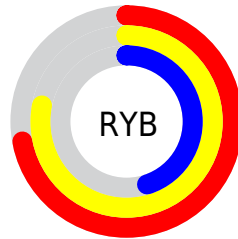

Conversions

Conversions Part 2

Format	Color
RYB	183, 199, 116
Decimal	13083252
CIELab	68.93, 7.46, 29.05
CIElCh	69, 29.992, 75.605
Yxy	39.2437, 0.3928, 0.3890
Android (android.graphics.Color)	4291273332 (0xFFC7A274)
YUV	167.8190, -25.5468, 27.3457
Hunter-Lab	62.6448, 3.2815, 23.0207

Details

The Decimal color **13083252** is a light color, and the websafe version is hex **CC9966**. A complement of this color would be **7641543**, and the grayscale version is **11053224**.

A 20% lighter version of the original color is **16767400**, and **9399875** is the 20% darker color. If you saturate the color by 10%, you get **13080928**, and if you desaturate by 10%, it is **13085576**.

Distribution

- Red (78%)
- Green (64%)
- Blue (45%)

- Red (72%)
- Yellow (78%)
- Blue (45%)

- Cyan (0%)
- Magenta (19%)
- Yellow (42%)
- Black (22%)

- Cyan (22%)
- Magenta (36%)
- Yellow (55%)

Brightness & Saturation Gradients