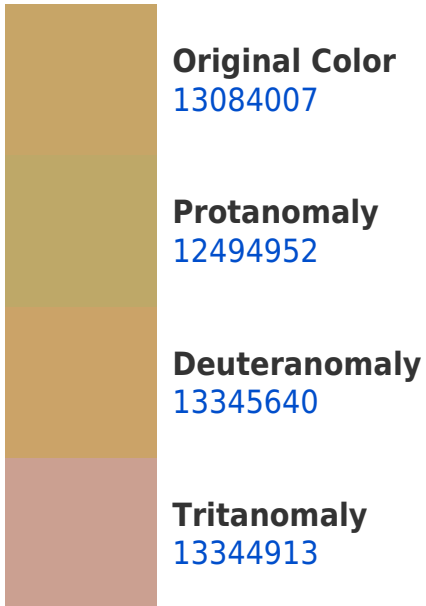

Any Text WCAG AAA ✓ Pass

If you want to check with other color combinations, try the [Color Contrast Checker](#).

Decimal 13084007 Background

This preview shows how black text looks on a background with the Decimal color 13084007.

This preview shows how white text looks on a background with the Decimal color 13084007.

Color Blindness Simulation

Color vision deficiency is a very complex topic, and I could not describe the different causes any better than Wikipedia does, so if you want to learn more, you should check out their [article about color blindness](#).

Dichromacy

Original Color
13084007

Protanopia
12167785

Deuteranopia
13541992

Tritanopia
13475241

Trichromacy

Monochromacy

CSS Examples

Text

The CSS property to change the color of the text to Decimal 13084007 is called "color". The color property can be set on classes, ids or directly on the HTML element.

This example shows how text in the color #C7A567 looks like.