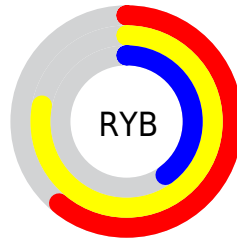

Conversions

Conversions Part 2

Format	Color
RYB	156, 199, 103
Decimal	13084007
CIELab	69.49, 4.49, 36.67
CIElCh	69, 36.942, 83.020
Yxy	40.0317, 0.4028, 0.4086
Android (android.graphics.Color)	4291274087 (0xFFC7A567)
YUV	168.0980, -32.0933, 27.1011
Hunter-Lab	63.2706, 0.5918, 26.9727

Details

The Decimal color **13084007** is a light color, and the websafe version is hex **CC9966**. A complement of this color would be **6785479**, and the grayscale version is **11053224**.

A 20% lighter version of the original color is **16768155**, and **9400630** is the 20% darker color. If you saturate the color by 10%, you get **13082195**, and if you desaturate by 10%, it is **13085819**.

Distribution

Red (78%)

Green (65%)

Blue (40%)

Red (61%)

Yellow (78%)

Blue (40%)

Cyan (0%)

Magenta (17%)

Yellow (48%)

Black (22%)

Cyan (22%)

Magenta (35%)

Yellow (60%)

Brightness & Saturation Gradients

These gradients show how the Decimal color 13084007 changes by changing the brightness by 10 percent. The first figure shows a shift by +10% for each color and the second figure -10%.