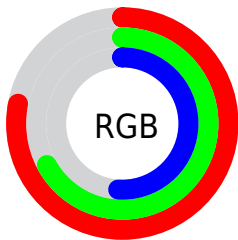

## Conversions Part 2

Format	Color
<a href="#">RYB</a>	<a href="#">182, 199, 131</a>
Decimal	<a href="#">13085315</a>
CIELab	<a href="#">71.23, 4.90, 24.03</a>
CIELCh	<a href="#">71, 24.529, 78.478</a>
Yxy	<a href="#">42.5303, 0.3751, 0.3797</a>
Android (android.graphics.Color)	<a href="#">4291275395</a> ( <a href="#">0xFFC7AA83</a> )
YUV	<a href="#">174.2250, -21.3099, 21.7277</a>
Hunter-Lab	<a href="#">65.2152, 0.8986, 20.6793</a>

# Details

The Decimal color **13085315** is a light color, and the websafe version is hex **CC9966**. A complement of this color would be **8626375**, and the grayscale version is **11447982**.

A 20% lighter version of the original color is **16769464**, and **9467473** is the 20% darker color. If you saturate the color by 10%, you get **13083247**, and if you desaturate by 10%, it is **13087383**.

# Distribution

- Red (78%)
- Green (67%)
- Blue (51%)

- Red (71%)
- Yellow (78%)
- Blue (51%)

- Cyan (0%)
- Magenta (15%)
- Yellow (34%)
- Black (22%)

- Cyan (22%)
- Magenta (33%)
- Yellow (49%)