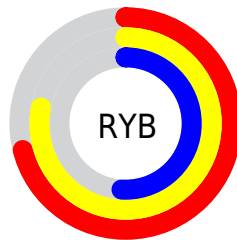

## Conversions Part 2

Format	Color
<a href="#">RYB</a>	<a href="#">182, 199, 131</a>
Decimal	<a href="#">13085315</a>
CIELab	<a href="#">71.23, 4.90, 24.03</a>
CIELCh	<a href="#">71, 24.529, 78.478</a>
Yxy	<a href="#">42.5303, 0.3751, 0.3797</a>
Android (android.graphics.Color)	<a href="#">4291275395</a> ( <a href="#">0xFFC7AA83</a> )
YUV	<a href="#">174.2250, -21.3099, 21.7277</a>
Hunter-Lab	<a href="#">65.2152, 0.8986, 20.6793</a>

# Details

The Decimal color **13085315** is a light color, and the websafe version is hex **CC9966**. A complement of this color would be **8626375**, and the grayscale version is **11447982**.

A 20% lighter version of the original color is **16769464**, and **9467473** is the 20% darker color. If you saturate the color by 10%, you get **13083247**, and if you desaturate by 10%, it is **13087383**.

# Distribution

- Red (78%)
- Green (67%)
- Blue (51%)

- Red (71%)
- Yellow (78%)
- Blue (51%)

- Cyan (0%)
- Magenta (15%)
- Yellow (34%)
- Black (22%)

- Cyan (22%)
- Magenta (33%)
- Yellow (49%)