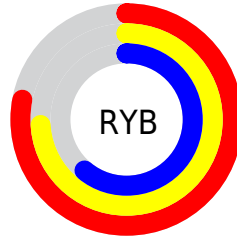

Conversions

Conversions Part 2

Format	Color
R _Y B	199, 188, 155
Decimal	13086363
CIE Lab	72.75, 6.02, 13.07
CIE LCh	73, 14.389, 65.248
Yxy	44.7808, 0.3521, 0.3535
Android (android.graphics.Color)	4291276443 (0xFFC7AE9B)
YUV	179.3090, -11.9843, 17.2690
Hunter-Lab	66.9184, 1.8750, 13.7924

Details

The Decimal color **13086363** is a light color, and the websafe version is hex **CC9999**. A complement of this color would be **10204359**, and the grayscale version is **11776947**.

A 20% lighter version of the original color is **16770513**, and **9534056** is the 20% darker color. If you saturate the color by 10%, you get **13083527**, and if you desaturate by 10%, it is **13089199**.

Distribution

Red (78%)

Green (68%)

Blue (61%)

Red (78%)

Yellow (74%)

Blue (61%)

Cyan (0%)