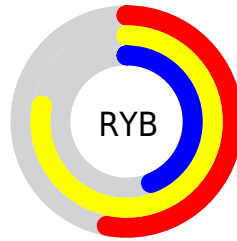

## Conversions Part 2

Format	Color
<a href="#">RYB</a>	<a href="#">134, 199, 113</a>
Decimal	<a href="#">13088369</a>
CIELab	<a href="#">74.06, -3.56, 37.25</a>
CIELCh	<a href="#">74, 37.417, 95.453</a>
Yxy	<a href="#">46.7903, 0.3848, 0.4162</a>
Android (android.graphics.Color)	<a href="#">4291278449 (0xFFC7B671)</a>
YUV	<a href="#">179.2170, -32.6450, 17.3497</a>
Hunter-Lab	<a href="#">68.4034, -6.8135, 28.4892</a>

# Details

The Decimal color **13088369** is a light color, and the websafe version is hex **CCCC99**. A complement of this color would be **7439047**, and the grayscale version is **11842740**.

A 20% lighter version of the original color is **16772774**, and **9404735** is the 20% darker color. If you saturate the color by 10%, you get **13087325**, and if you desaturate by 10%, it is **13089413**.

# Distribution

- Red (78%)
- Green (71%)
- Blue (44%)

- Red (53%)
- Yellow (78%)
- Blue (44%)

- Cyan (0%)
- Magenta (9%)
- Yellow (43%)
- Black (22%)

- Cyan (22%)
- Magenta (29%)
- Yellow (56%)