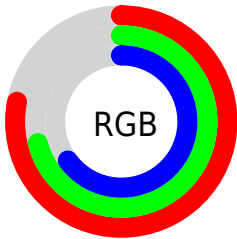

Distribution

Red (78%)

Green (71%)

Blue (65%)