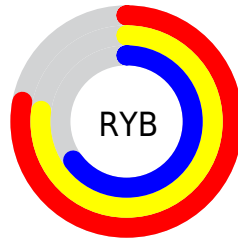

## Conversions Part 2

Format	Color
<a href="#">RYB</a>	<a href="#">199, 197, 166</a>
Decimal	<a href="#">13088422</a>
CIELab	<a href="#">75.05, 3.41, 10.33</a>
CIElCh	<a href="#">75, 10.876, 71.739</a>
Yxy	<a href="#">48.3512, 0.3407, 0.3493</a>
Android (android.graphics.Color)	<a href="#">4291278502 (0xFFC7B6A6)</a>
YUV	<a href="#">185.2590, -9.4947, 12.0509</a>
Hunter-Lab	<a href="#">69.5350, -0.6137, 12.0754</a>

# Details

The Decimal color **13088422** is a light color, and the websafe version is hex **CCCCCC**. A complement of this color would be **10926023**, and the grayscale version is **12171705**.

A 20% lighter version of the original color is **16772829**, and **9535858** is the 20% darker color. If you saturate the color by 10%, you get **13085842**, and if you desaturate by 10%, it is **13091002**.

# Distribution

Red (78%)

Green (71%)

Blue (65%)

Red (78%)

Yellow (77%)

Blue (65%)

Cyan (0%)