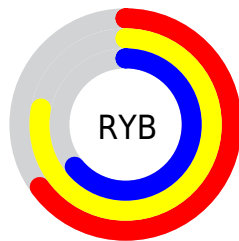

Red (65%)

Yellow (78%)

Blue (64%)