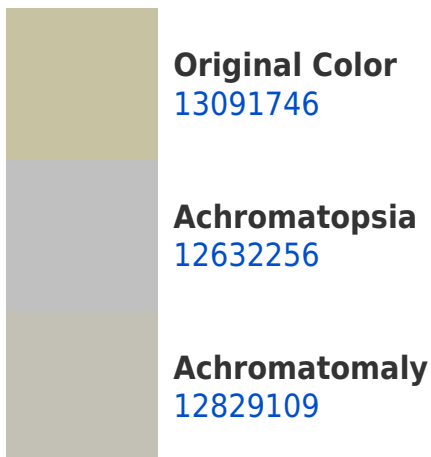

Details

The Decimal color **13091746** is a light color, and the websafe version is hex **CCCC99**. A complement of this color would be **10659527**, and the grayscale version is **12698049**.

A 20% lighter version of the original color is **16776153**, and **9538926** is the 20% darker color. If you saturate the color by 10%, you get **13091214**, and if you desaturate by 10%, it is **13092278**.

Any Text WCAG AAA ✓ Pass

If you want to check with other color combinations, try the [Color Contrast Checker](#).

Decimal 13091746 Background

This preview shows how black text looks on a background with the Decimal color 13091746.

This preview shows how white text looks on a background with the Decimal color 13091746.

Color Blindness Simulation

Color vision deficiency is a very complex topic, and I could not describe the different causes any better than Wikipedia does, so if you want to learn more, you should check out their [article about color blindness](#).

Dichromacy

Tritanopia
13483468

Trichromacy

Monochromacy

CSS Examples

Text

The CSS property to change the color of the text to Decimal 13091746 is called "color". The color property can be set on classes, ids or directly on the HTML element.