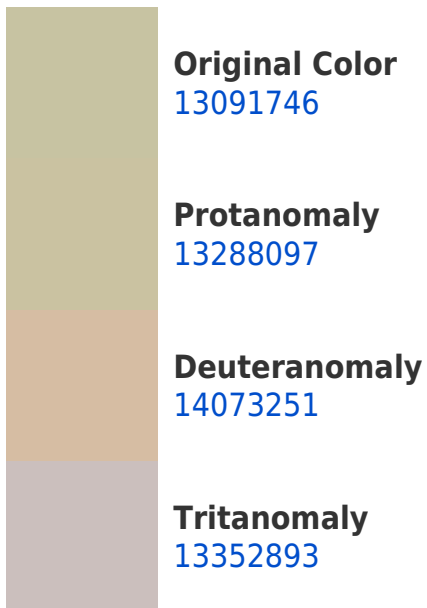

Similar to the brightness gradients but the following saturation gradients show a change of the Decimal color 13091746 by changing the saturation by 10% instead.

■ 13091746

■ 13091746

16777215

■ 11315336

■ 16776153

Any Text WCAG AAA ✓ Pass

If you want to check with other color combinations, try the [Color Contrast Checker](#).

Decimal 13091746 Background

This preview shows how black text looks on a background with the Decimal color 13091746.

This preview shows how white text looks on a background with the Decimal color 13091746.

Color Blindness Simulation

Color vision deficiency is a very complex topic, and I could not describe the different causes any better than Wikipedia does, so if you want to learn more, you should check out their [article about color blindness](#).

Dichromacy

Tritanopia
13483468

Trichromacy

Monochromacy

CSS Examples

Text

The CSS property to change the color of the text to Decimal 13091746 is called "color". The color property can be set on classes, ids or directly on the HTML element.