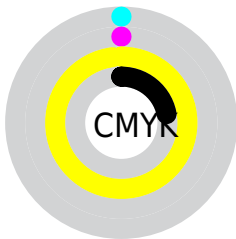

# Details

The Decimal color **13092611** is a dark color, and the websafe version is hex **C0C000**. The color can be described as middle washed yellow. A complement of this color would be **197575**, and the grayscale version is **11645361**.

A 20% lighter version of the original color is **16777044**, and **9212160** is the 20% darker color. If you saturate the color by 10%, you get **13092608**, and if you desaturate by 10%, it is **13092631**.

# Distribution

Red (78%)

Green (78%)

Blue (1%)

Red (1%)

Yellow (78%)

Blue (1%)

Cyan (0%)

Magenta (0%)

Yellow (98%)

Black (22%)

Cyan (22%)

Magenta (22%)

Yellow (99%)