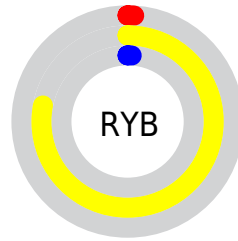

## Conversions Part 2

<b>Format</b>	<b>Color</b>
<a href="#">RYB</a>	<a href="#">3, 199, 3</a>
Decimal	<a href="#">13092611</a>
CIELab	<a href="#">77.87, -17.85, 78.09</a>
CIELCh	<a href="#">78, 80.108, 102.877</a>
Yxy	<a href="#">52.9955, 0.4190, 0.5048</a>
Android (android.graphics.Color)	<a href="#">4291282691 (0xFFC7C703)</a>
YUV	<a href="#">176.6560, -85.6124, 19.5957</a>
Hunter-Lab	<a href="#">72.7980, -19.5261, 44.4458</a>

# Details

The Decimal color **13092611** is a dark color, and the websafe version is hex **C0C000**. The color can be described as middle washed yellow. A complement of this color would be **197575**, and the grayscale version is **11645361**.

A 20% lighter version of the original color is **16777044**, and **9212160** is the 20% darker color. If you saturate the color by 10%, you get **13092608**, and if you desaturate by 10%, it is **13092631**.

# Distribution

Red (78%)

Green (78%)

Blue (1%)

Red (1%)

Yellow (78%)

Blue (1%)

Cyan (0%)