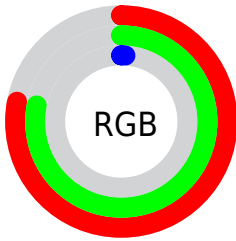

Distribution

Red (78%)

Green (78%)

Blue (1%)