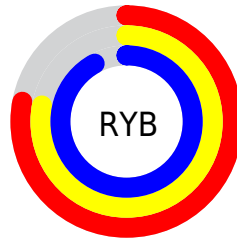

Conversions

Conversions Part 2

Format	Color
RYB	199, 199, 235
Decimal	13092843
CIELab	81.28, 7.12, -17.77
CIELCh	81, 19.142, 291.851
Yxy	58.9871, 0.2879, 0.2880
Android (android.graphics.Color)	4291282923 (0xFFC7C7EB)
YUV	203.1040, 15.7247, -3.5992
Hunter-Lab	76.8031, 2.6530, -13.3029

Details

The Decimal color **13092843** is a light color, and the websafe version is hex **CCCCFF**. A complement of this color would be **15461319**, and the grayscale version is **13355979**.

A 20% lighter version of the original color is **16777215**, and **9540019** is the 20% darker color. If you saturate the color by 10%, you get **11579627**, and if you desaturate by 10%, it is **14671851**.

Distribution

- Red (78%)
- Green (78%)
- Blue (92%)

- Red (78%)
- Yellow (78%)
- Blue (92%)

- Cyan (15%)
- Magenta (15%)
- Yellow (0%)
- Black (8%)

- Cyan (22%)
- Magenta (22%)
- Yellow (8%)

Brightness & Saturation Gradients