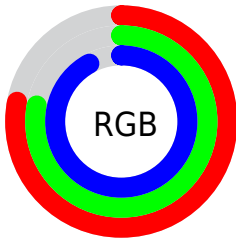

Color

Decimal(13092843)

Conversions

Conversions Part 1

Format	Color
Hex	C7C7EB
RGB	199, 199, 235
RGB Percent	78%, 78%, 92%
CMY	0.2196, 0.2196, 0.0784
CMYK	0.15, 0.15, 0.00, 0.08
HSL	240°, 47%, 85%
HSV	240°, 15%, 92%
XYZ	58.9720, 58.9871, 86.8748
YIQ	203.1040, -11.5560, 11.1960

Conversions

Conversions Part 2

Format	Color
RYB	199, 199, 235
Decimal	13092843
CIELab	81.28, 7.12, -17.77
CIELCh	81, 19.142, 291.851
Yxy	58.9871, 0.2879, 0.2880
Android (android.graphics.Color)	4291282923 (0xFFC7C7EB)
YUV	203.1040, 15.7247, -3.5992
Hunter-Lab	76.8031, 2.6530, -13.3029

Details

The Decimal color **13092843** is a light color, and the websafe version is hex **CCCCFF**. A complement of this color would be **15461319**, and the grayscale version is **13355979**.

A 20% lighter version of the original color is **16777215**, and **9540019** is the 20% darker color. If you saturate the color by 10%, you get **11579627**, and if you desaturate by 10%, it is **14671851**.

Distribution

- Red (78%)
- Green (78%)
- Blue (92%)

- Red (78%)
- Yellow (78%)
- Blue (92%)

- Cyan (15%)
- Magenta (15%)
- Yellow (0%)
- Black (8%)

- Cyan (22%)
- Magenta (22%)
- Yellow (8%)

Brightness & Saturation Gradients