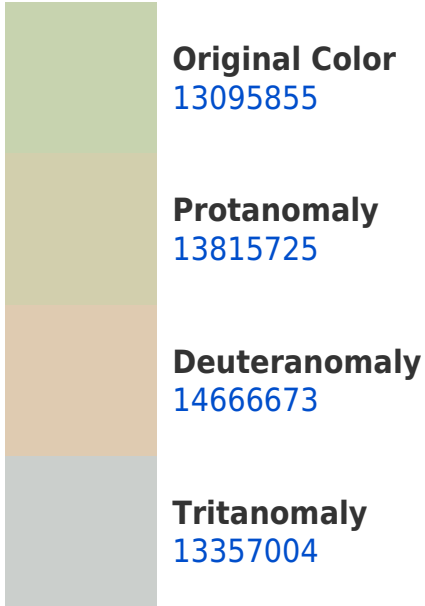

These gradients show how the Decimal color 13095855 changes by changing the brightness by 10 percent. The first figure shows a shift by +10% for each color and the second figure -10%.

Similar to the brightness gradients but the following saturation gradients show a change of the Decimal color 13095855 by changing the saturation by 10% instead.

Any Text WCAG AAA ✓ Pass

If you want to check with other color combinations, try the [Color Contrast Checker](#).

Decimal 13095855 Background

This preview shows how black text looks on a background with the Decimal color 13095855.

This preview shows how white text looks on a background with the Decimal color 13095855.

Color Blindness Simulation

Color vision deficiency is a very complex topic, and I could not describe the different causes any better than Wikipedia does, so if you want to learn more, you should check out their [article about color blindness](#).

Dichromacy

Tritanopia
13553117

Trichromacy

Monochromacy

CSS Examples

Text

The CSS property to change the color of the text to Decimal 13095855 is called "color". The color property can be set on classes, ids or directly on the HTML element.