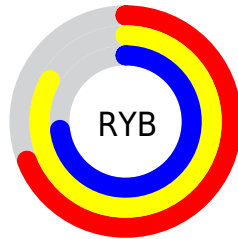

- Red (69%)
- Yellow (83%)
- Blue (73%)