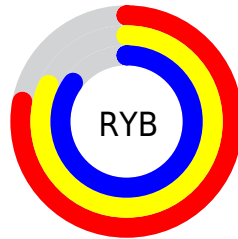

Conversions

Conversions Part 2

Format	Color
RYB	199, 210, 217
Decimal	13097427
CIELab	85.24, -7.15, 0.88
CIELCh	85, 7.203, 173.002
Yxy	66.4710, 0.3038, 0.3359
Android (android.graphics.Color)	4291287507 (0xFFC7D9D3)
YUV	210.9340, 0.0325, -10.4661
Hunter-Lab	81.5297, -11.0426, 5.2278

Details

The Decimal color **13097427** is a light color, and the websafe version is hex **CCCCCC**. A complement of this color would be **14272461**, and the grayscale version is **13882323**.

A 20% lighter version of the original color is **16777215**, and **9544349** is the 20% darker color. If you saturate the color by 10%, you get **11655628**, and if you desaturate by 10%, it is **14539226**.

Distribution

- Red (78%)
- Green (85%)
- Blue (83%)

- Red (78%)
- Yellow (82%)
- Blue (85%)

- Cyan (8%)
- Magenta (0%)
- Yellow (3%)
- Black (15%)

- Cyan (22%)
- Magenta (15%)
- Yellow (17%)

Brightness & Saturation Gradients