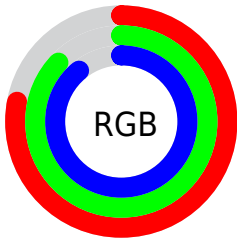

## Conversions Part 2

<b>Format</b>	<b>Color</b>
<b>RYB</b>	199, 211, 226
Decimal	13098466
CIELab	86.68, -6.30, -4.94
CIELCh	87, 8.006, 218.124
Yxy	69.3460, 0.2944, 0.3233
Android (android.graphics.Color)	4291288546 (0xFFC7DDE2)
YUV	214.9920, 5.4269, -14.0250
Hunter-Lab	83.2742, -10.3943, -0.0971

# Details

The Decimal color **13098466** is a light color, and the websafe version is hex **CCCCCC**. A complement of this color would be **14863559**, and the grayscale version is **14145495**.

A 20% lighter version of the original color is **16777215**, and **9545387** is the 20% darker color. If you saturate the color by 10%, you get **11590114**, and if you desaturate by 10%, it is **14606818**.

# Distribution

- Red (78%)
- Green (87%)
- Blue (89%)

- Red (78%)
- Yellow (83%)
- Blue (89%)

- Cyan (12%)
- Magenta (2%)
- Yellow (0%)
- Black (11%)

- Cyan (22%)
- Magenta (13%)
- Yellow (11%)