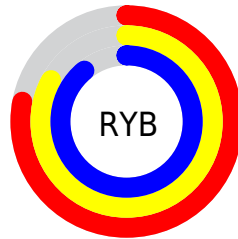

## Conversions Part 2

<b>Format</b>	<b>Color</b>
<b>RYB</b>	199, 211, 226
Decimal	13098466
CIELab	86.68, -6.30, -4.94
CIELCh	87, 8.006, 218.124
Yxy	69.3460, 0.2944, 0.3233
Android (android.graphics.Color)	4291288546 (0xFFC7DDE2)
YUV	214.9920, 5.4269, -14.0250
Hunter-Lab	83.2742, -10.3943, -0.0971

# Details

The Decimal color **13098466** is a light color, and the websafe version is hex **CCCCCC**. A complement of this color would be **14863559**, and the grayscale version is **14145495**.

A 20% lighter version of the original color is **16777215**, and **9545387** is the 20% darker color. If you saturate the color by 10%, you get **11590114**, and if you desaturate by 10%, it is **14606818**.

# Distribution

- Red (78%)
- Green (87%)
- Blue (89%)

- Red (78%)
- Yellow (83%)
- Blue (89%)

- Cyan (12%)
- Magenta (2%)
- Yellow (0%)
- Black (11%)

- Cyan (22%)
- Magenta (13%)
- Yellow (11%)