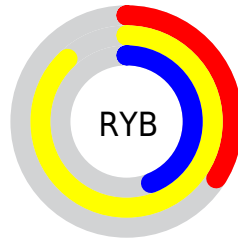

## Conversions Part 2

Format	Color
<a href="#">RYB</a>	<a href="#">87, 225, 113</a>
Decimal	<a href="#">13099351</a>
CIELab	<a href="#">85.34, -27.36, 62.70</a>
CIElCh	<a href="#">85, 68.410, 113.576</a>
Yxy	<a href="#">66.6807, 0.3782, 0.4831</a>
Android (android.graphics.Color)	<a href="#">4291289431 (0xFFC7E157)</a>
YUV	<a href="#">201.4940, -56.4455, -2.1872</a>
Hunter-Lab	<a href="#">81.6582, -28.7987, 43.2664</a>

# Details

The Decimal color **13099351** is a light color, and the websafe version is hex **CCCC33**. The color can be described as light muted yellow. A complement of this color would be **7428065**, and the grayscale version is **13290186**.

A 20% lighter version of the original color is **16777102**, and **9349659** is the 20% darker color. If you saturate the color by 10%, you get **12837185**, and if you desaturate by 10%, it is **13361518**.

# Distribution

- Red (78%)
- Green (88%)
- Blue (34%)

- Red (34%)
- Yellow (88%)
- Blue (44%)

- Cyan (12%)
- Magenta (0%)
- Yellow (61%)
- Black (12%)

- Cyan (22%)
- Magenta (12%)
- Yellow (66%)