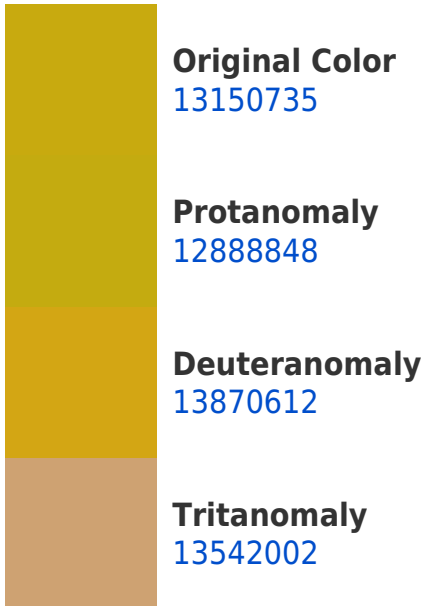

A 20% lighter version of the original color is **16769363**, and **9270784** is the 20% darker color. If you saturate the color by 10%, you get **13150208**, and if you desaturate by 10%, it is **13151523**.

Decimal 13150735 Background

This preview shows how black text looks on a background with the Decimal color 13150735.

This preview shows how white text looks on a background with the Decimal color 13150735.

Dichromacy

Original Color
13150735

Protanopia
12758032

Deuteranopia
14263063

Tritanopia
13737642

Trichromacy

Monochromacy

CSS Examples

Text

The CSS property to change the color of the text to Decimal 13150735 is called "color". The color property can be set on classes, ids or directly on the HTML element.

This example shows how text in the color #C8AA0F looks like.