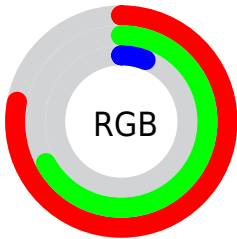

Distribution

Red (78%)

Green (67%)

Blue (6%)