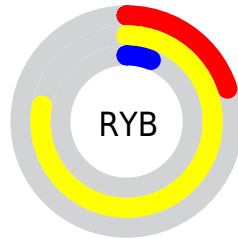

Details

The Decimal color **13150735** is a dark color, and the websafe version is hex **CC9900**. The color can be described as dark washed orange. A complement of this color would be **994760**, and the grayscale version is **10658466**.

A 20% lighter version of the original color is **16769363**, and **9270784** is the 20% darker color. If you saturate the color by 10%, you get **13150208**, and if you desaturate by 10%, it is **13151523**.

Distribution

Red (78%)

Green (67%)

Blue (6%)

Red (20%)

Yellow (78%)

Blue (6%)

Cyan (0%)

Magenta (15%)

Yellow (92%)

Black (22%)

Cyan (22%)

Magenta (33%)

Yellow (94%)

Brightness & Saturation Gradients

These gradients show how the Decimal color 13150735 changes by changing the brightness by 10 percent. The first figure shows a shift by +10% for each color and the second figure -10%.