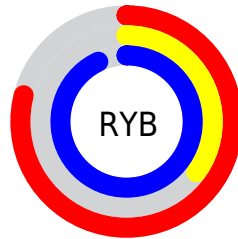

Red (79%)

Yellow (35%)

Blue (93%)