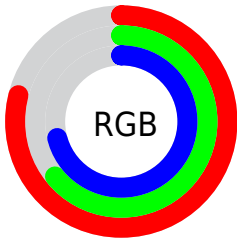

Distribution

- Red (79%)
- Green (64%)
- Blue (71%)