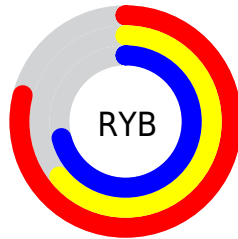

## Conversions Part 2

Format	Color
<a href="#">RYB</a>	<a href="#">201, 163, 182</a>
Decimal	<a href="#">13214646</a>
CIELab	<a href="#">70.86, 17.09, -4.49</a>
CIELCh	<a href="#">71, 17.671, 345.280</a>
Yxy	<a href="#">41.9893, 0.3317, 0.3052</a>
Android (android.graphics.Color)	<a href="#">4291404726</a> <a href="#">(0xFFC9A3B6)</a>
YUV	<a href="#">176.5280, 2.6977, 21.4619</a>
Hunter-Lab	<a href="#">64.7991, 12.2916, -0.3493</a>

# Details

The Decimal color **13214646** is a light color, and the websafe version is hex **CC9999**. A complement of this color would be **10734006**, and the grayscale version is **11579568**.

A 20% lighter version of the original color is **16767726**, and **9662337** is the 20% darker color. If you saturate the color by 10%, you get **13209516**, and if you desaturate by 10%, it is **13219776**.

# Distribution

- Red (79%)
- Green (64%)
- Blue (71%)

- Red (79%)
- Yellow (64%)
- Blue (71%)

- Cyan (0%)
- Magenta (19%)
- Yellow (9%)
- Black (21%)

- Cyan (21%)
- Magenta (36%)
- Yellow (29%)