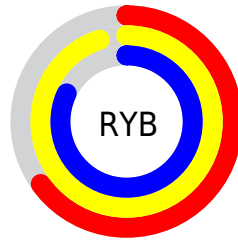

## Conversions Part 2

Format	Color
<a href="#">RYB</a>	<a href="#">167, 242, 208</a>
Decimal	<a href="#">13234855</a>
CIELab	<a href="#">91.10, -26.13, 31.98</a>
CIElCh	<a href="#">91, 41.300, 129.251</a>
Yxy	<a href="#">78.7118, 0.3307, 0.4143</a>
Android (android.graphics.Color)	<a href="#">4291424935 (0xFFC9F2A7)</a>
YUV	<a href="#">221.1910, -26.7162, -17.7075</a>
Hunter-Lab	<a href="#">88.7197, -28.8793, 29.7311</a>

# Details

The Decimal color **13234855** is a light color, and the websafe version is hex **CCFFCC**. A complement of this color would be **13674482**, and the grayscale version is **14540253**.

A 20% lighter version of the original color is **16777183**, and **9615986** is the 20% darker color. If you saturate the color by 10%, you get **12382863**, and if you desaturate by 10%, it is **14086847**.

# Distribution

- Red (79%)
- Green (95%)
- Blue (65%)

- Red (65%)
- Yellow (95%)
- Blue (82%)

- Cyan (17%)
- Magenta (0%)
- Yellow (31%)
- Black (5%)

- Cyan (21%)
- Magenta (5%)
- Yellow (35%)