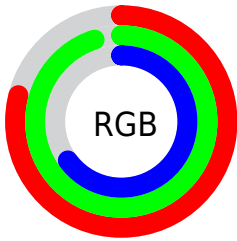

Distribution

- Red (79%)
- Green (95%)
- Blue (65%)