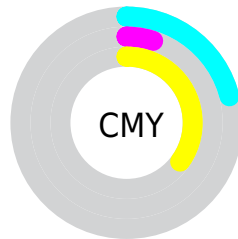

## Conversions Part 2

Format	Color
<a href="#">RYB</a>	<a href="#">167, 242, 208</a>
Decimal	<a href="#">13234855</a>
CIELab	<a href="#">91.10, -26.13, 31.98</a>
CIElCh	<a href="#">91, 41.300, 129.251</a>
Yxy	<a href="#">78.7118, 0.3307, 0.4143</a>
Android (android.graphics.Color)	<a href="#">4291424935 (0xFFC9F2A7)</a>
YUV	<a href="#">221.1910, -26.7162, -17.7075</a>
Hunter-Lab	<a href="#">88.7197, -28.8793, 29.7311</a>

# Details

The Decimal color **13234855** is a light color, and the websafe version is hex **CCFFCC**. A complement of this color would be **13674482**, and the grayscale version is **14540253**.

A 20% lighter version of the original color is **16777183**, and **9615986** is the 20% darker color. If you saturate the color by 10%, you get **12382863**, and if you desaturate by 10%, it is **14086847**.

# Distribution

- Red (79%)
- Green (95%)
- Blue (65%)

- Red (65%)
- Yellow (95%)
- Blue (82%)

- Cyan (17%)
- Magenta (0%)
- Yellow (31%)
- Black (5%)

- Cyan (21%)
- Magenta (5%)
- Yellow (35%)

# Brightness & Saturation Gradients

These gradients show how the Decimal color 13234855 changes by changing the brightness by 10 percent. The first figure shows a shift by +10% for each color and the second figure -10%.