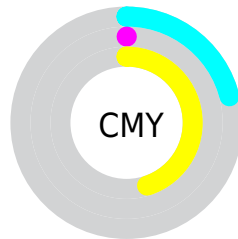

## Conversions Part 2

Format	Color
<a href="#">RYB</a>	<a href="#">139, 254, 192</a>
Decimal	<a href="#">13237899</a>
CIELab	<a href="#">93.95, -35.26, 49.41</a>
CIELCh	<a href="#">94, 60.702, 125.516</a>
Yxy	<a href="#">85.1652, 0.3436, 0.4558</a>
Android (android.graphics.Color)	<a href="#">4291427979 (0xFFC9FE8B)</a>
YUV	<a href="#">225.0430, -42.4192, -21.0857</a>
Hunter-Lab	<a href="#">92.2850, -37.3420, 40.5189</a>

# Details

The Decimal color **13237899** is a light color, and the websafe version is hex **CCFF99**. A complement of this color would be **12618750**, and the grayscale version is **14803425**.

A 20% lighter version of the original color is **16777154**, and **9553238** is the 20% darker color. If you saturate the color by 10%, you get **12451442**, and if you desaturate by 10%, it is **14024356**.

# Distribution

- Red (79%)
- Green (100%)
- Blue (55%)

- Red (55%)
- Yellow (100%)
- Blue (75%)

- Cyan (21%)
- Magenta (0%)
- Yellow (45%)
- Black (0%)

- Cyan (21%)
- Magenta (0%)
- Yellow (45%)

# Brightness & Saturation Gradients

These gradients show how the Decimal color 13237899 changes by changing the brightness by 10 percent. The first figure shows a shift by +10% for each color and the second figure -10%.