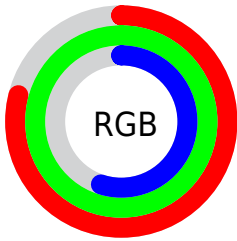

Distribution

- Red (79%)
- Green (100%)
- Blue (55%)