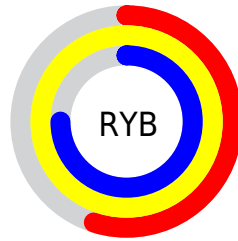

## Conversions Part 2

Format	Color
<a href="#">RYB</a>	<a href="#">139, 254, 192</a>
Decimal	<a href="#">13237899</a>
CIELab	<a href="#">93.95, -35.26, 49.41</a>
CIELCh	<a href="#">94, 60.702, 125.516</a>
Yxy	<a href="#">85.1652, 0.3436, 0.4558</a>
Android (android.graphics.Color)	<a href="#">4291427979 (0xFFC9FE8B)</a>
YUV	<a href="#">225.0430, -42.4192, -21.0857</a>
Hunter-Lab	<a href="#">92.2850, -37.3420, 40.5189</a>

# Details

The Decimal color **13237899** is a light color, and the websafe version is hex **CCFF99**. A complement of this color would be **12618750**, and the grayscale version is **14803425**.

A 20% lighter version of the original color is **16777154**, and **9553238** is the 20% darker color. If you saturate the color by 10%, you get **12451442**, and if you desaturate by 10%, it is **14024356**.

# Distribution

- Red (79%)
- Green (100%)
- Blue (55%)

- Red (55%)
- Yellow (100%)
- Blue (75%)

- Cyan (21%)
- Magenta (0%)
- Yellow (45%)
- Black (0%)

- Cyan (21%)
- Magenta (0%)
- Yellow (45%)