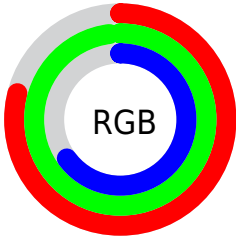

Distribution

- Red (79%)
- Green (98%)
- Blue (65%)