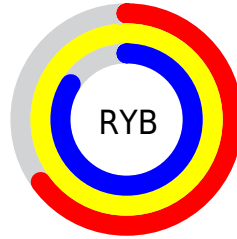

## Conversions Part 2

<b>Format</b>	<b>Color</b>
<a href="#">RYB</a>	<a href="#">167, 250, 215</a>
Decimal	<a href="#">13302439</a>
CIELab	<a href="#">93.33, -29.56, 34.96</a>
CIElCh	<a href="#">93, 45.777, 130.217</a>
Yxy	<a href="#">83.7178, 0.3301, 0.4218</a>
Android (android.graphics.Color)	<a href="#">4291492519</a> ( <a href="#">0xFFCAFAA7</a> )
YUV	<a href="#">226.1860, -29.1787, -21.2111</a>
Hunter-Lab	<a href="#">91.4974, -32.3035, 32.1245</a>

# Details

The Decimal color **13302439** is a light color, and the websafe version is hex **CCFF99**. A complement of this color would be **14133242**, and the grayscale version is **14869218**.

A 20% lighter version of the original color is **16777183**, and **9683314** is the 20% darker color. If you saturate the color by 10%, you get **12384910**, and if you desaturate by 10%, it is **14219968**.

# Distribution

- Red (79%)
- Green (98%)
- Blue (65%)

- Red (65%)
- Yellow (98%)
- Blue (84%)

- Cyan (19%)
- Magenta (0%)
- Yellow (33%)
- Black (2%)

- Cyan (21%)
- Magenta (2%)
- Yellow (35%)