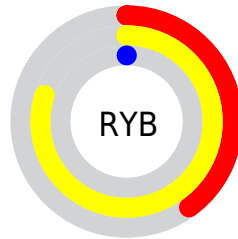

Details

The Decimal color **13338368** is a dark color, and the websafe version is hex **CC9900**. The color can be described as dark washed orange. A complement of this color would be **17611**, and the grayscale version is **9276813**.

A 20% lighter version of the original color is **16759879**, and **9393408** is the 20% darker color. If you saturate the color by 10%, you get **13338368**, and if you desaturate by 10%, it is **13340180**.

Distribution

Red (80%)

Green (53%)

Blue (0%)

Red (40%)

Yellow (80%)

Blue (0%)

Cyan (0%)