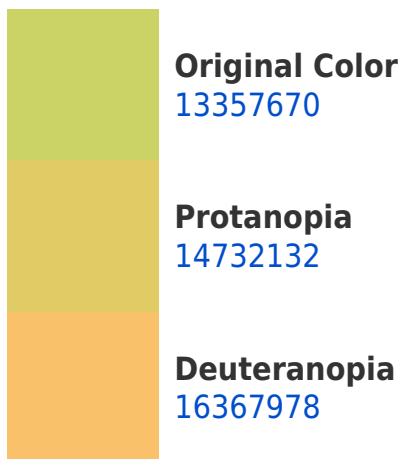

## White Background

This preview shows how the Decimal color 13357670 looks on a white background.

# Black Background

This preview shows how the Decimal color 13357670 looks on a black background.

## Decimal 13357670 Background

This preview shows how black text looks on a background with the Decimal color 13357670.

This preview shows how white text looks on a background with the Decimal color 13357670.

## Dichromacy

**Tritanopia**  
14141141