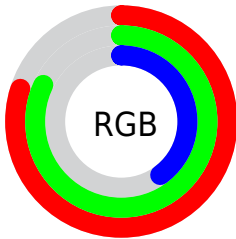

Distribution

- Red (80%)
- Green (82%)
- Blue (40%)