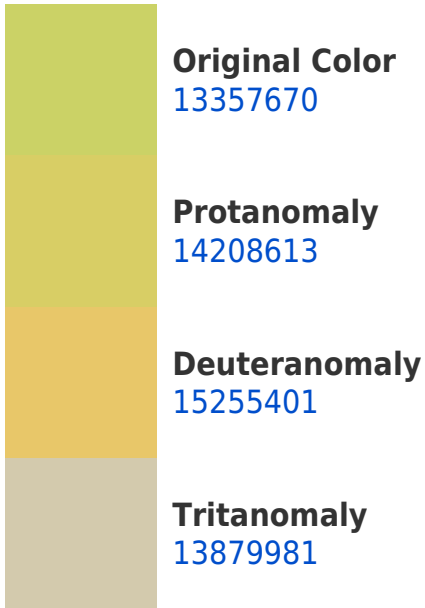

## Decimal 13357670 Background

This preview shows how black text looks on a background with the Decimal color 13357670.

This preview shows how white text looks on a background with the Decimal color 13357670.

# Color Blindness Simulation

Color vision deficiency is a very complex topic, and I could not describe the different causes any better than Wikipedia does, so if you want to learn more, you should check out their [article about color blindness](#).

## Dichromacy

**Tritanopia**  
14141141

# Trichromacy