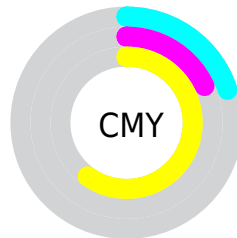

## Conversions Part 2

<b>Format</b>	<b>Color</b>
<a href="#">RYB</a>	<a href="#">102, 210, 109</a>
Decimal	<a href="#">13357670</a>
<a href="#">CIELab</a>	<a href="#">81.70, -17.30, 52.05</a>
<a href="#">CIElCh</a>	<a href="#">82, 54.853, 108.387</a>
<a href="#">Yxy</a>	<a href="#">59.7490, 0.3814, 0.4551</a>
<a href="#">Android (android.graphics.Color)</a>	<a href="#">4291547750 (0xFFCBD266)</a>
<a href="#">YUV</a>	<a href="#">195.5950, -46.1423, 6.4942</a>
<a href="#">Hunter-Lab</a>	<a href="#">77.2975, -19.6379, 37.6446</a>

# Details

The Decimal color **13357670** is a light color, and the websafe version is hex **CCCC66**. A complement of this color would be **7169746**, and the grayscale version is **12895428**.

A 20% lighter version of the original color is **16777116**, and **9673778** is the 20% darker color. If you saturate the color by 10%, you get **13292113**, and if you desaturate by 10%, it is **13423227**.

# Distribution

- Red (80%)
- Green (82%)
- Blue (40%)

- Red (40%)
- Yellow (82%)
- Blue (43%)

- Cyan (3%)
- Magenta (0%)
- Yellow (51%)
- Black (18%)

- Cyan (20%)
- Magenta (18%)
- Yellow (60%)

# Brightness & Saturation Gradients

These gradients show how the Decimal color 13357670 changes by changing the brightness by 10 percent. The first figure shows a shift by +10% for each color and the second figure -10%.