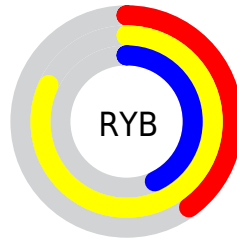

## Conversions Part 2

<b>Format</b>	<b>Color</b>
<a href="#">RYB</a>	<a href="#">102, 210, 109</a>
Decimal	<a href="#">13357670</a>
<a href="#">CIELab</a>	<a href="#">81.70, -17.30, 52.05</a>
<a href="#">CIElCh</a>	<a href="#">82, 54.853, 108.387</a>
<a href="#">Yxy</a>	<a href="#">59.7490, 0.3814, 0.4551</a>
<a href="#">Android (android.graphics.Color)</a>	<a href="#">4291547750 (0xFFCBD266)</a>
<a href="#">YUV</a>	<a href="#">195.5950, -46.1423, 6.4942</a>
<a href="#">Hunter-Lab</a>	<a href="#">77.2975, -19.6379, 37.6446</a>

# Details

The Decimal color **13357670** is a light color, and the websafe version is hex **CCCC66**. A complement of this color would be **7169746**, and the grayscale version is **12895428**.

A 20% lighter version of the original color is **16777116**, and **9673778** is the 20% darker color. If you saturate the color by 10%, you get **13292113**, and if you desaturate by 10%, it is **13423227**.

# Distribution

- Red (80%)
- Green (82%)
- Blue (40%)

- Red (40%)
- Yellow (82%)
- Blue (43%)

- Cyan (3%)
- Magenta (0%)
- Yellow (51%)
- Black (18%)

- Cyan (20%)
- Magenta (18%)
- Yellow (60%)