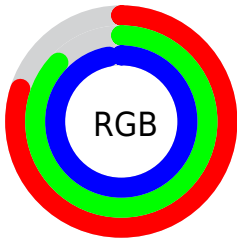

Color

Decimal(13360632)

Conversions

Conversions Part 1

Format	Color
Hex	CBDDF8
RGB	203, 221, 248
RGB Percent	80%, 87%, 97%
CMY	0.2039, 0.1333, 0.0275
CMYK	0.18, 0.11, 0.00, 0.03
HSL	216°, 76%, 88%
HSV	216°, 18%, 97%
XYZ	67.4283, 71.1867, 98.9935
YIQ	218.6960, -19.3950, 4.5810

Conversions

Conversions Part 2

Format	Color
R _Y B	203, 216, 248
Decimal	13360632
CIE Lab	87.58, -0.51, -15.17
CIE LCh	88, 15.182, 268.067
Yxy	71.1867, 0.2838, 0.2996
Android (android.graphics.Color)	4291550712 (0xFFCBDDF8)
YUV	218.6960, 14.4469, -13.7654
Hunter-Lab	84.3722, -4.9983, -10.5041

Details

The Decimal color **13360632** is a light color, and the websafe version is hex **CCCCFF**. A complement of this color would be **16312011**, and the grayscale version is **14408667**.

A 20% lighter version of the original color is **16777215**, and **9742016** is the 20% darker color. If you saturate the color by 10%, you get **11718392**, and if you desaturate by 10%, it is **15002872**.

Distribution

- Red (80%)
- Green (87%)
- Blue (97%)

- Red (80%)
- Yellow (85%)
- Blue (97%)

- Cyan (18%)
- Magenta (11%)
- Yellow (0%)
- Black (3%)

- Cyan (20%)
- Magenta (13%)
- Yellow (3%)

Brightness & Saturation Gradients