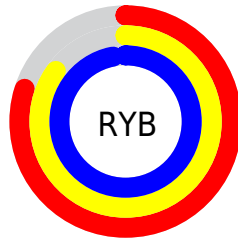

Conversions

Conversions Part 2

Format	Color
R _Y B	203, 216, 248
Decimal	13360632
CIE Lab	87.58, -0.51, -15.17
CIE LCh	88, 15.182, 268.067
Yxy	71.1867, 0.2838, 0.2996
Android (android.graphics.Color)	4291550712 (0xFFCBDDF8)
YUV	218.6960, 14.4469, -13.7654
Hunter-Lab	84.3722, -4.9983, -10.5041

Details

The Decimal color **13360632** is a light color, and the websafe version is hex **CCCCFF**. A complement of this color would be **16312011**, and the grayscale version is **14408667**.

A 20% lighter version of the original color is **16777215**, and **9742016** is the 20% darker color. If you saturate the color by 10%, you get **11718392**, and if you desaturate by 10%, it is **15002872**.

Distribution

- Red (80%)
- Green (87%)
- Blue (97%)

- Red (80%)
- Yellow (85%)
- Blue (97%)

- Cyan (18%)
- Magenta (11%)
- Yellow (0%)
- Black (3%)

- Cyan (20%)
- Magenta (13%)
- Yellow (3%)

Brightness & Saturation Gradients