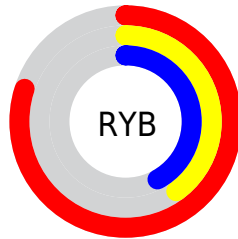

Conversions

Conversions Part 2

Format	Color
RYB	204, 101, 106
Decimal	13395306
CIELab	55.26, 41.24, 16.42
CIELCh	55, 44.385, 21.712
Yxy	23.1853, 0.4481, 0.3231
Android (android.graphics.Color)	4291585386 (0xFFCC656A)
YUV	132.3670, -12.9989, 62.8221
Hunter-Lab	48.1512, 34.9441, 13.4923

Details

The Decimal color **13395306** is a dark color, and the websafe version is hex **CC6666**. A complement of this color would be **6671559**, and the grayscale version is **8684676**.

A 20% lighter version of the original color is **16751261**, and **9580859** is the 20% darker color. If you saturate the color by 10%, you get **13390167**, and if you desaturate by 10%, it is **13400445**.

Distribution

- Red (80%)
- Green (40%)
- Blue (42%)

- Red (80%)
- Yellow (40%)
- Blue (42%)

- Cyan (0%)
- Magenta (50%)
- Yellow (48%)
- Black (20%)

- Cyan (20%)
- Magenta (60%)
- Yellow (58%)

Brightness & Saturation Gradients