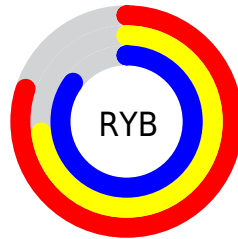

Conversions

Conversions Part 2

Format	Color
R_{YB}	204, 186, 216
Decimal	13417176
CIE _{Lab}	77.82, 11.88, -12.71
CIE _{LCh}	78, 17.396, 313.065
Yxy	52.9130, 0.3047, 0.2939
Android (android.graphics.Color)	4291607256 (0xFFCCBAD8)
YUV	194.8020, 10.4506, 8.0666
Hunter-Lab	72.7414, 7.3123, -8.0014

Details

The Decimal color **13417176** is a light color, and the websafe version is hex **CCCCFF**. A complement of this color would be **13031610**, and the grayscale version is **12829635**.

A 20% lighter version of the original color is **16773887**, and **9864609** is the 20% darker color. If you saturate the color by 10%, you get **12821720**, and if you desaturate by 10%, it is **14012632**.

Distribution

- Red (80%)
- Green (73%)
- Blue (85%)

- Red (80%)
- Yellow (73%)
- Blue (85%)

- Cyan (6%)
- Magenta (14%)
- Yellow (0%)
- Black (15%)

- Cyan (20%)
- Magenta (27%)
- Yellow (15%)

Brightness & Saturation Gradients