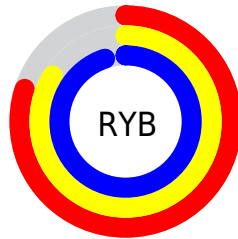

Conversions

Conversions Part 2

Format	Color
RYB	204, 214, 243
Decimal	13425139
CIELab	86.47, 0.84, -14.18
CIELCh	86, 14.210, 273.371
Yxy	68.9341, 0.2872, 0.3004
Android (android.graphics.Color)	4291615219 (0xFFCCD9F3)
YUV	216.0770, 13.2730, -10.5915
Hunter-Lab	83.0266, -3.6336, -9.4552

Details

The Decimal color **13425139** is a light color, and the websafe version is hex **CCCCFF**. A complement of this color would be **15984332**, and the grayscale version is **14211288**.

A 20% lighter version of the original color is **16777215**, and **9872059** is the 20% darker color. If you saturate the color by 10%, you get **11848179**, and if you desaturate by 10%, it is **15002099**.

Distribution

Red (80%)

Green (85%)

Blue (95%)

Red (80%)

Yellow (84%)

Blue (95%)

Cyan (16%)

Magenta (11%)

Yellow (0%)

Black (5%)

Cyan (20%)

Magenta (15%)

Yellow (5%)

Brightness & Saturation Gradients

These gradients show how the Decimal color 13425139 changes by changing the brightness by 10 percent. The first figure shows a shift by +10% for each color and the second figure -10%.