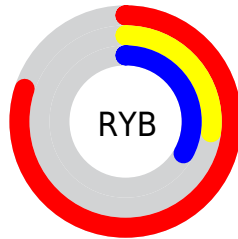

- Red (80%)
- Yellow (27%)
- Blue (33%)