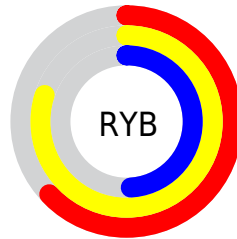

Conversions

Conversions Part 2

Format	Color
RYB	161, 205, 125
Decimal	13481085
CIELab	74.26, 1.24, 31.36
CIELCh	74, 31.380, 87.730
Yxy	47.1023, 0.3817, 0.3978
Android (android.graphics.Color)	4291671165 (0xFFCDB47D)
YUV	181.2050, -27.7091, 20.8682
Hunter-Lab	68.6311, -2.5462, 25.4843

Details

The Decimal color **13481085** is a light color, and the websafe version is hex **CCCC99**. A complement of this color would be **8230605**, and the grayscale version is **11908533**.

A 20% lighter version of the original color is **16772274**, and **9797451** is the 20% darker color. If you saturate the color by 10%, you get **13479529**, and if you desaturate by 10%, it is **13482642**.

Distribution

- Red (80%)
- Green (71%)
- Blue (49%)

- Red (63%)
- Yellow (80%)
- Blue (49%)

- Cyan (0%)
- Magenta (12%)
- Yellow (39%)
- Black (20%)

- Cyan (20%)
- Magenta (29%)
- Yellow (51%)

Brightness & Saturation Gradients