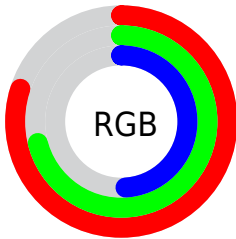

Distribution

- Red (80%)
- Green (71%)
- Blue (49%)